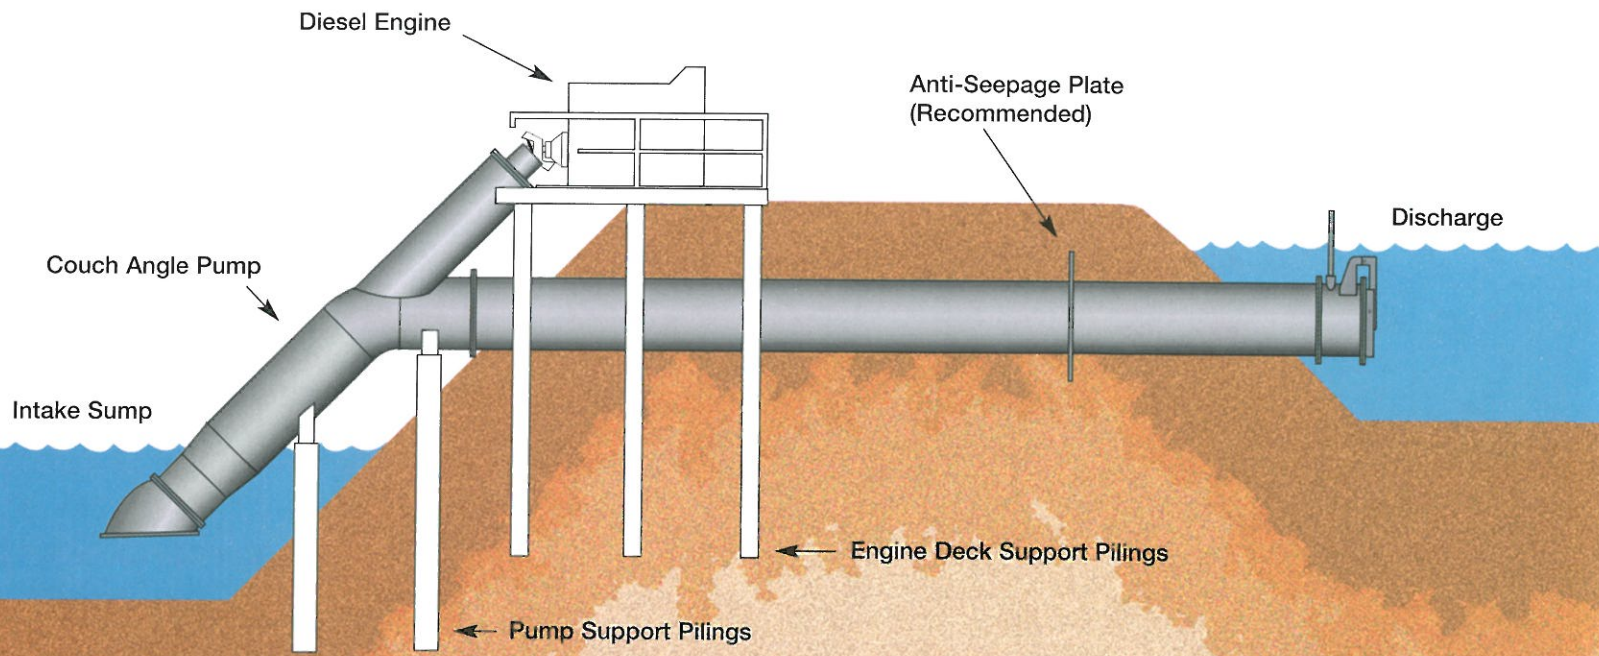

MWI Couch Pump Company

Typical Application For Belt Drive Diesel Engine

33 NW 2nd Street, Deerfield Beach, Florida 33441 USA
Phone: (954) 426-1505 • Fax: (954) 426-8938