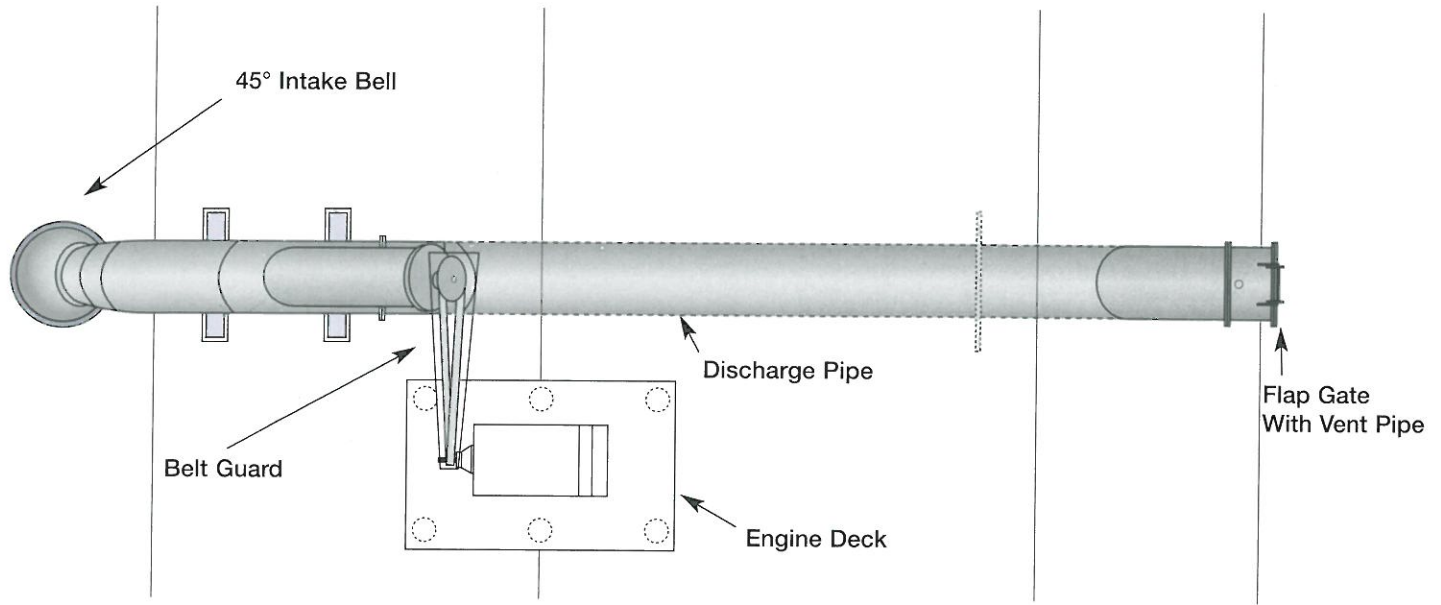

MWI Couch Pump Company

Typical Application For Belt Drive Diesel Engine

33 NW 2nd Street, Deerfield Beach, Florida 33441 USA
Phone: (954) 426-1505 • Fax: (954) 426-8938